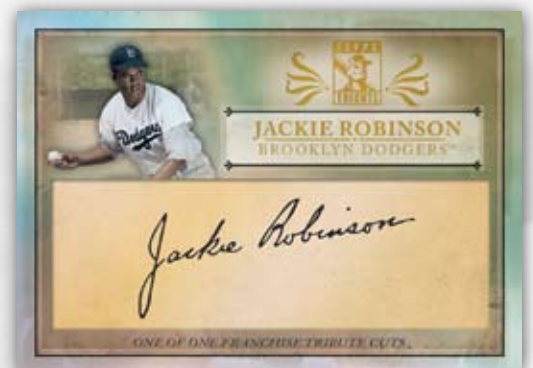

Franchise Tribute Cut Signature Card