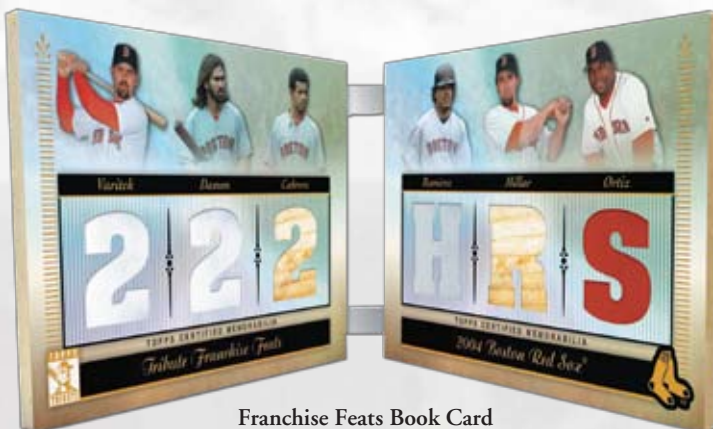

Franchise Feats Book Card