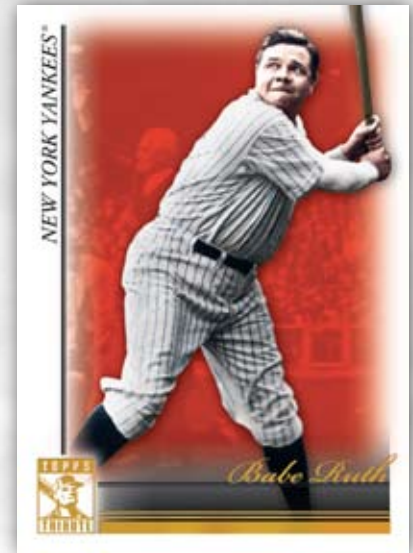

Base Card

BASE CARDS - 100 Subjects

NEW! Tribute to the Stars - 15 superstars featured on the legendary T-205 design.

NEW! Greatest Rivalries - Non-Baseball luminaries representing historic rivalries are highlighted.

Veterans - Topps again pays homage to the 75 best rookie, veteran, and legendary baseball stars on hobby-popular "Tribute" technology.

PARALLEL BASE CARDS - 1 Per Pack

The 100 base cards subjects are Refracted and Numbered*
Red 1/1, Framed Printing Plates 1/1, Gold to 50, Black & White to 99, Black to 99, Blue to 249